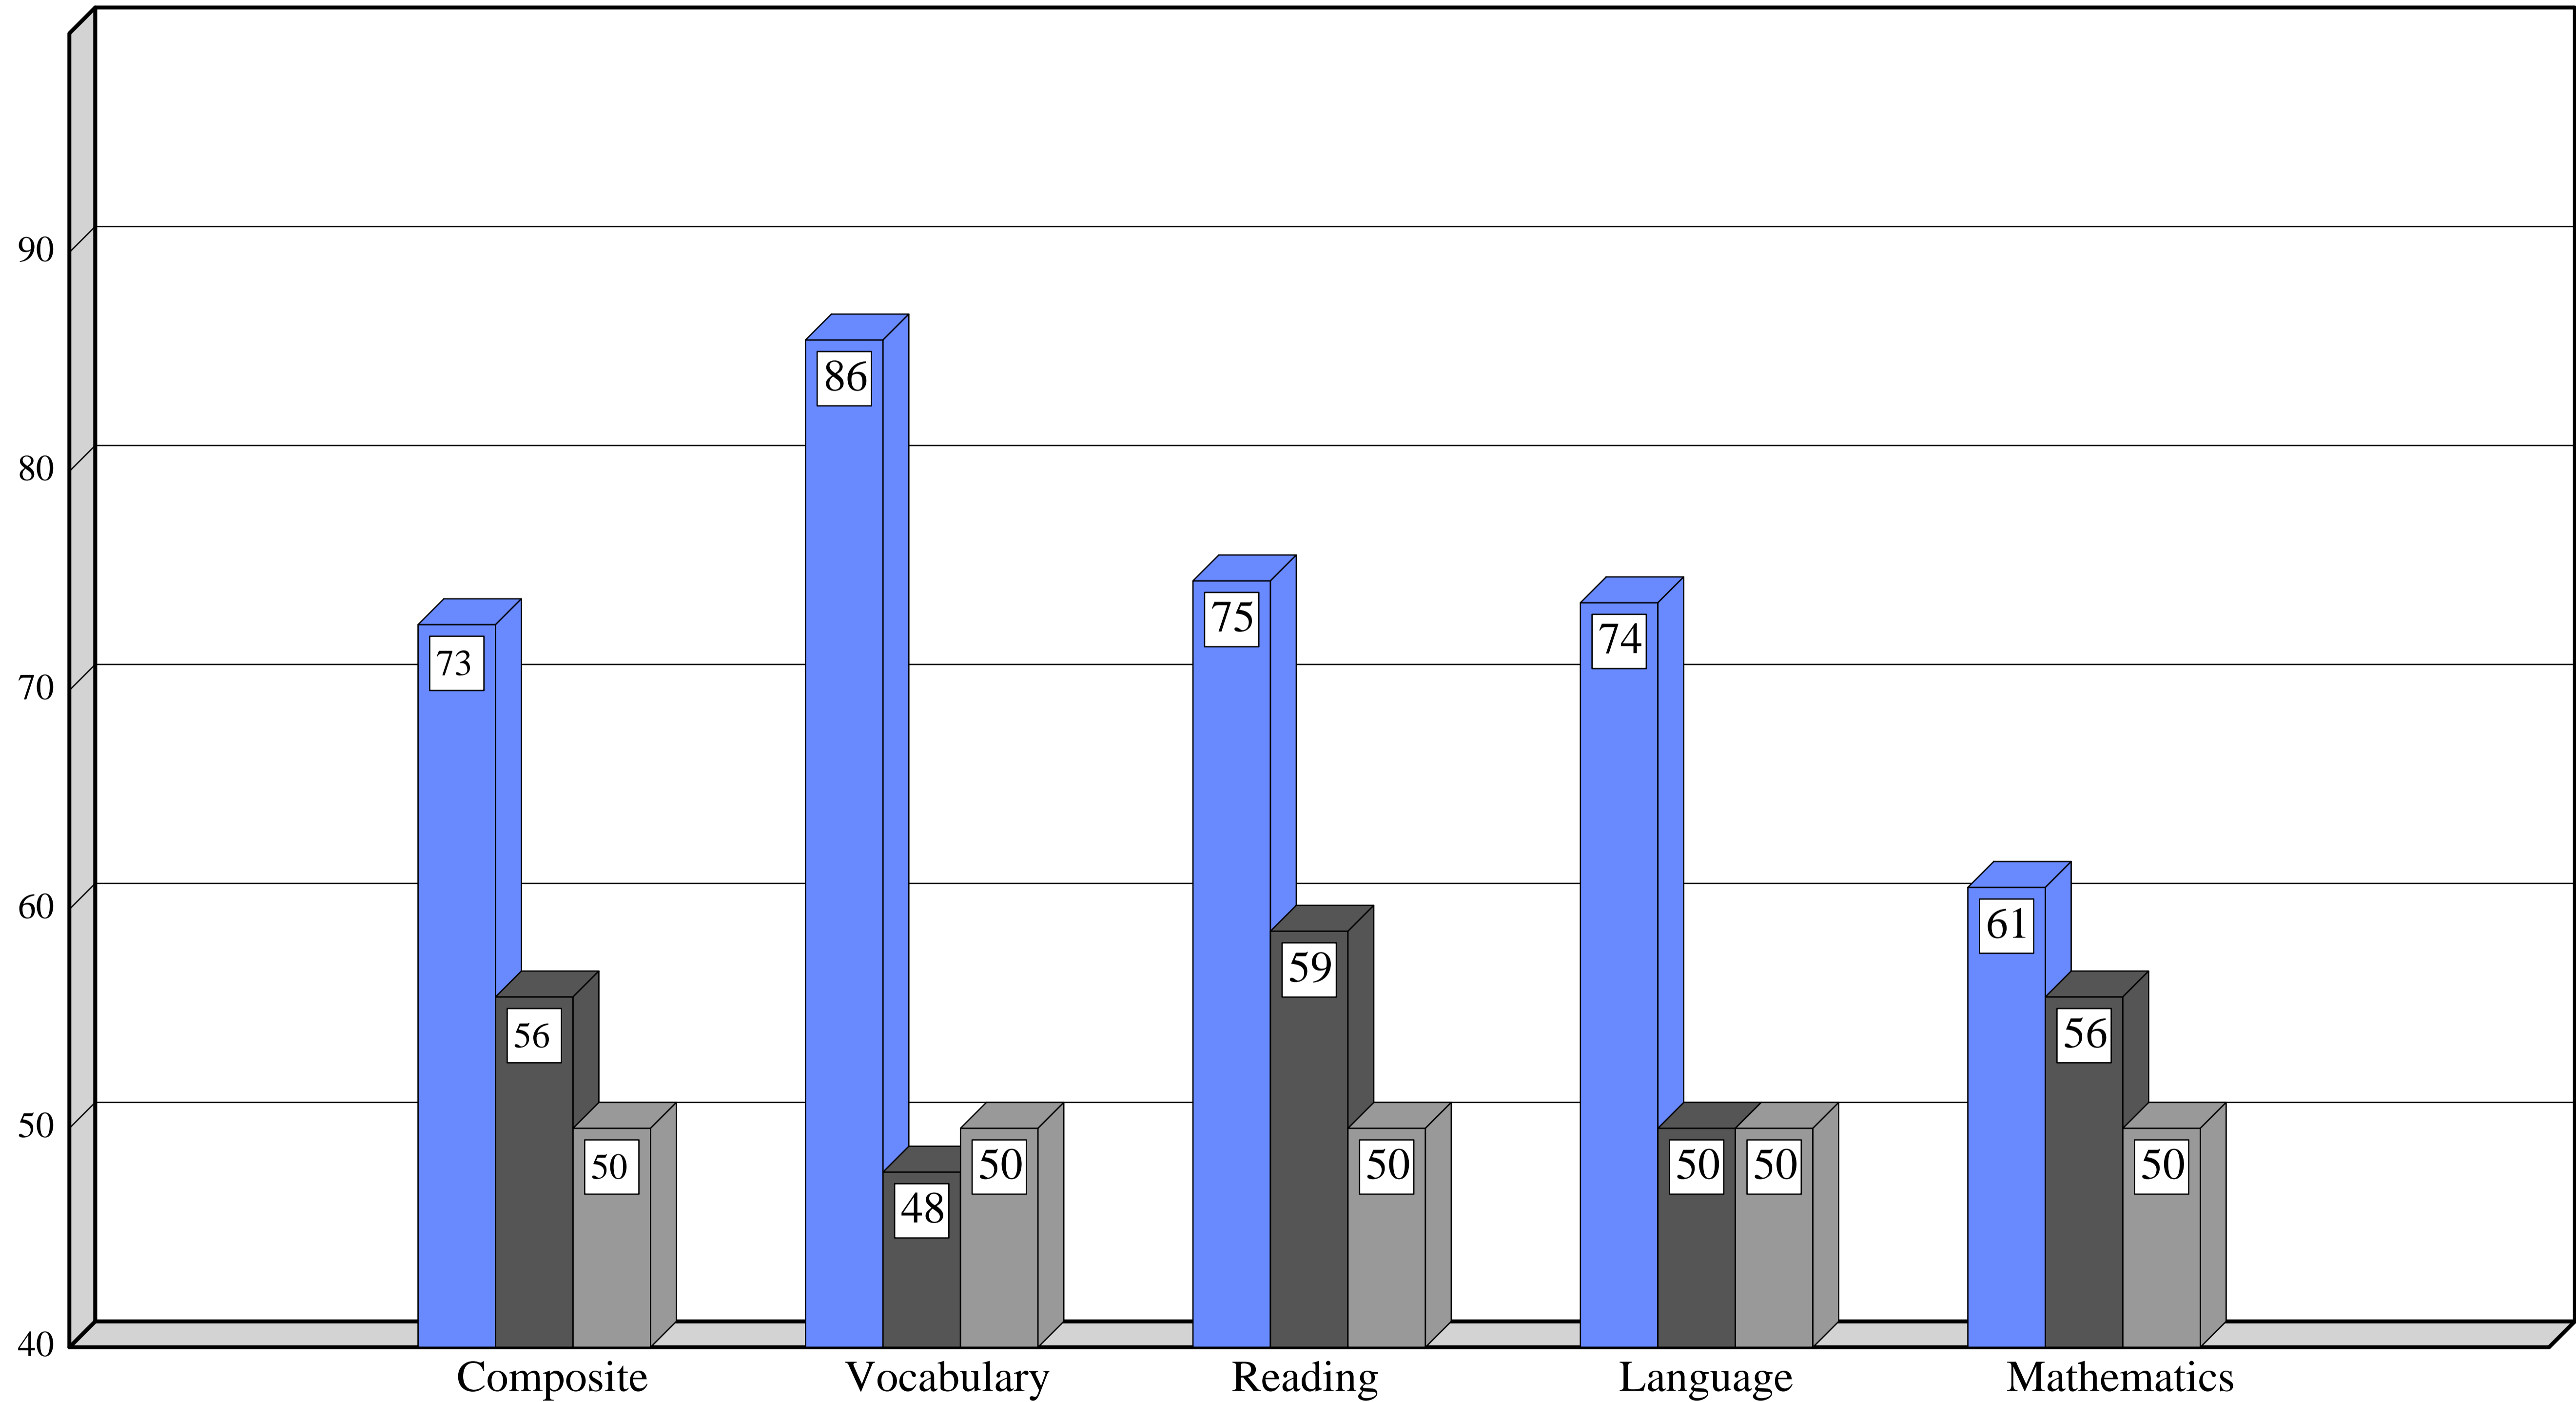

SCHOOL DISTRICT COMPARISON

Comparison of Homeschool Idaho
State of Idaho School Districts, and National School Districts
Iowa Tests of Basic Skills & Iowa Tests of Educational Development
- 2019 -

Percentile ratings based on overall ITBS/ITED performance of students on a district-by-district basis with Homeschool Idaho students and Idaho public school districts treated as single districts.

- HOME: Percentile ratings of home educated students tested by Homeschool Idaho treated as a single district on 2019 ITBS/ITED.
- IDAHO: Statewide percentile ratings of Idaho public school students treated as a single district on 2017 ITBS/TAP (latest scores available).
- NATIONAL: Nationwide percentile ratings of public school districts.