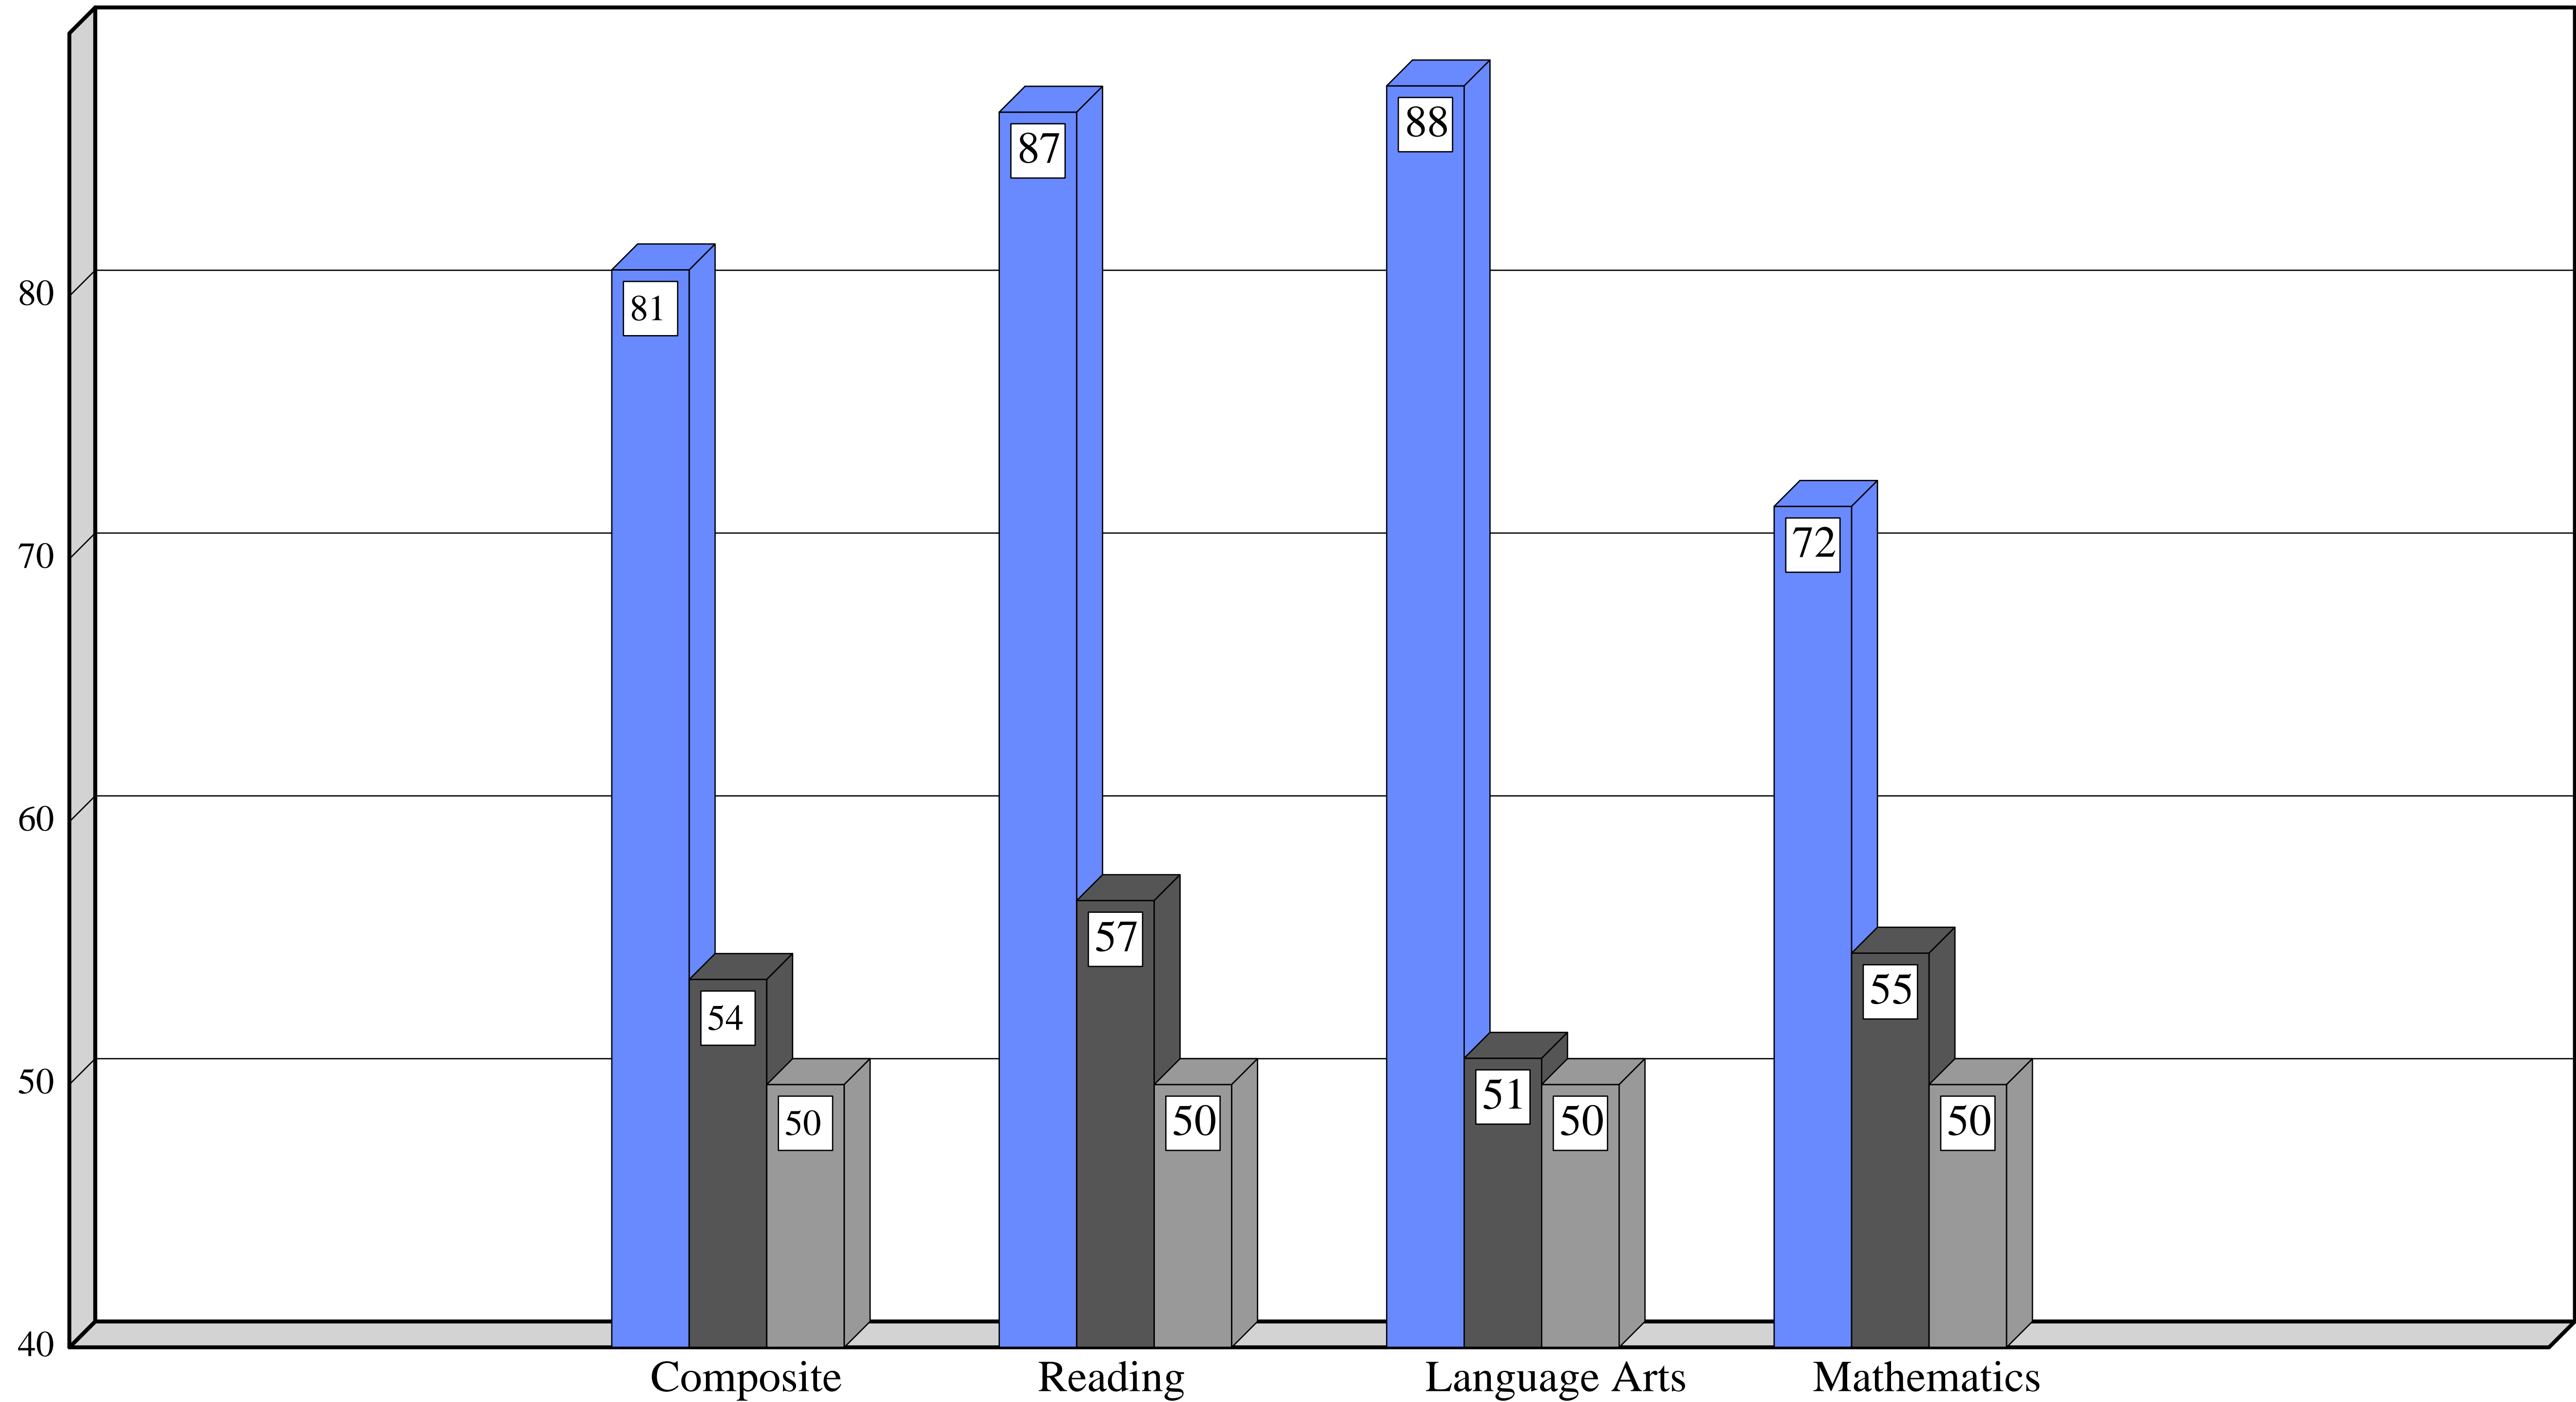

# TEST RESULTS COMPARISON

Homeschool Idaho  
Iowa Tests of Basic Skills & Iowa Tests of Educational Development  
- 2020 -

- HOME: Percentile ratings of home educated students tested by Homeschool Idaho on 2020 ITBS/ITED.
- IDAHO: Statewide percentile ratings of Idaho public school students on 2002 ITBS/TAP (latest scores available).
- NATIONAL: Nationwide percentile ratings of public school districts.